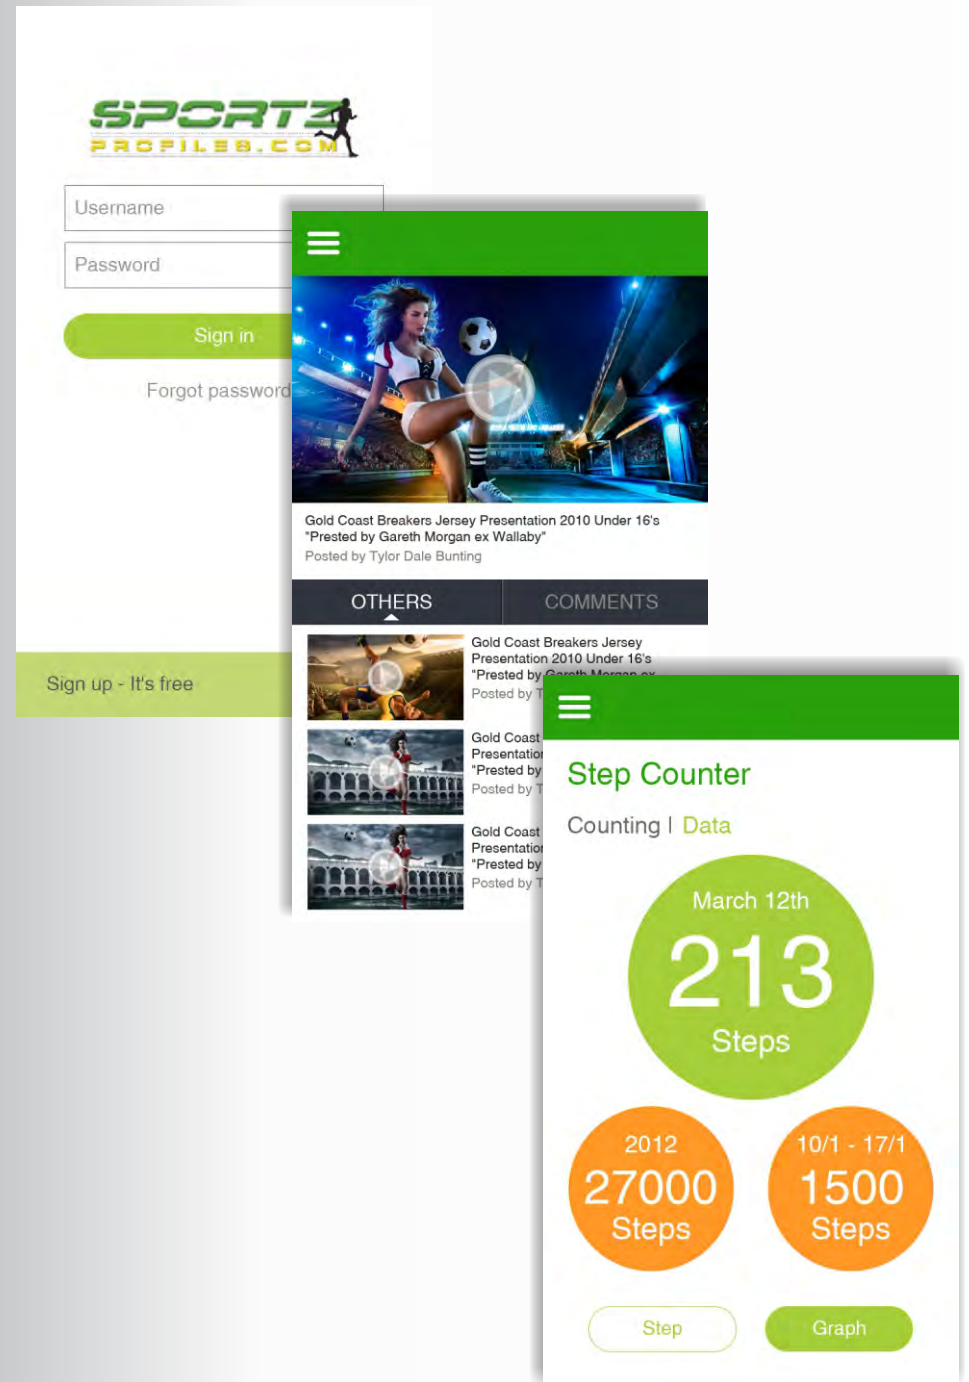

HEALTH & SPORTS APPLICATION

MOBILE APP DEVELOPMENT

iOS, Android