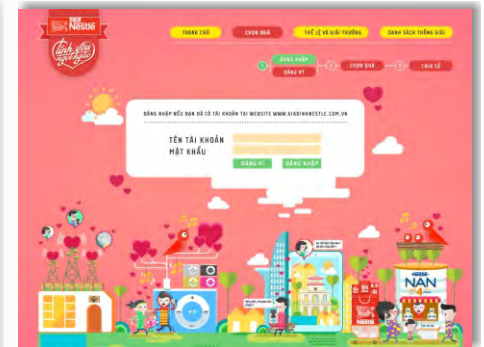

NESTLÉ HAPPY NEW YEAR

WEBSITE DEVELOPMENT AND FACEBOOK APP

SWEET LOVE

WEBSITE DEVELOPMENT AND FACEBOOK APP

MAGIC DRUM

WEBSITE DEVELOPMENT AND FACEBOOK APP

TOSHIBA
Leading Innovation >>>

0000 ĐIỂM