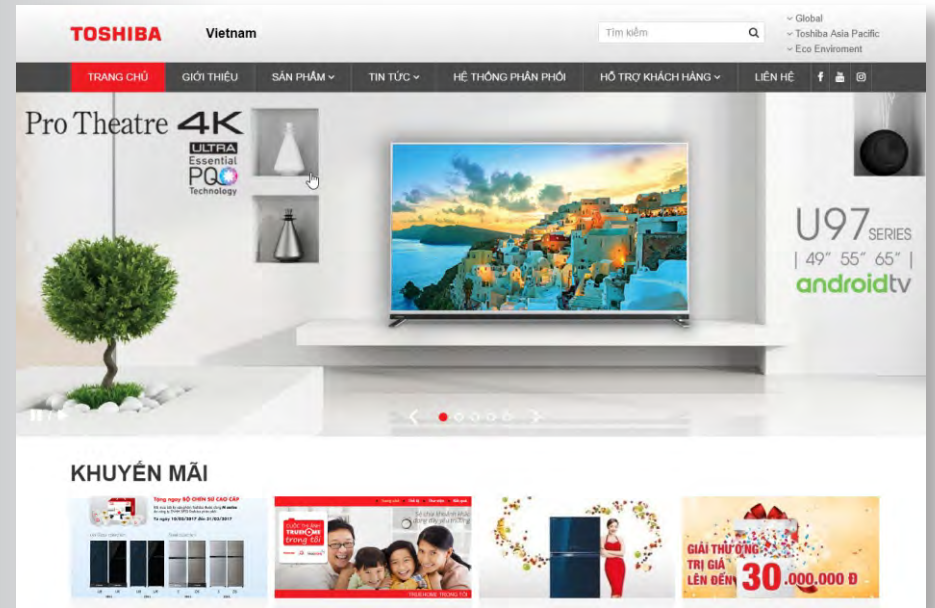

WEBSITE DEVELOPMENT AND MAINTENANCE SERVICE

www.toshibaandroidclub.com.vn

TOSHIBA.COM.VN

WEBSITE DEVELOPMENT AND MAINTENANCE SERVICE

http://www.toshiba.com.vn

DEPARTMENT OF PLANNING AND INVESTMENT SOC TRANG PROVINCE