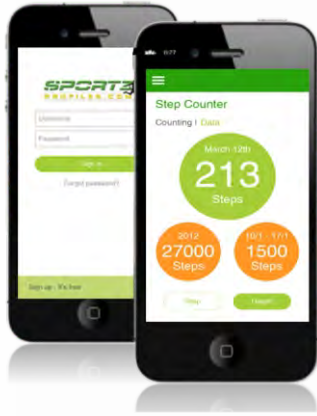

HEALTH & SPORTS APPLICATION

MOBILE APP DEVELOPMENT

iOS, Android