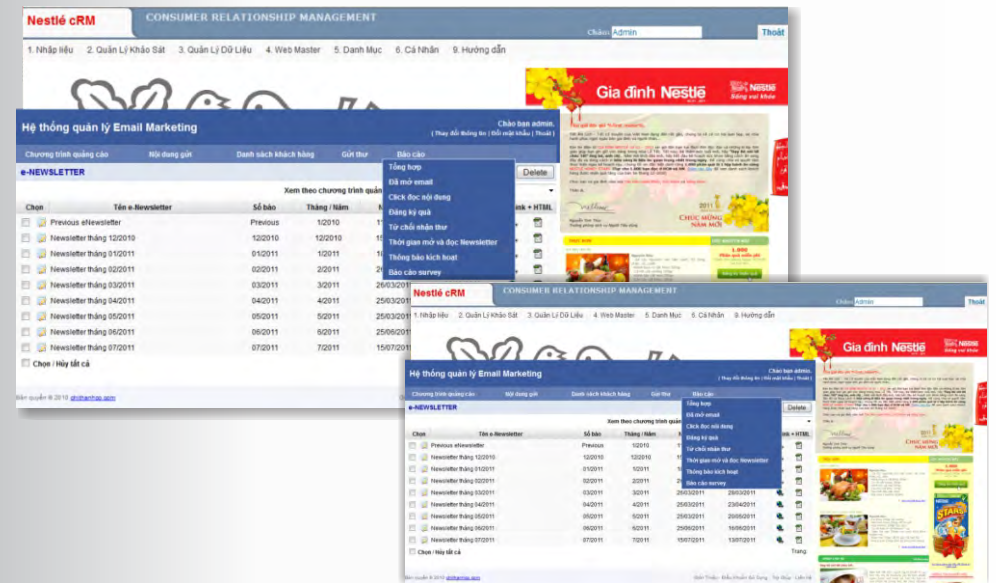

NESTLÉ VIETNAM

BUSINESS APPLICATION SOFTWARE

CRM Software

- Manage customer information.
- Manage customer gifts
- Manage customer surveys.
- Reach your customers.
- Management Segment.
- Organize programs to customer surveys.
- Organize and label in the survey information
- Report analyzing customer data.
- The system sends eNewsletter, Online Survey
- Detailed statistics for eNewsletter sent, opened read, read items, ...
- Allows users to create & extract the Excel report.
- Security systems, decentralized management functions in the software used for employees.

NESTLÉ VIETNAM

BUSINESS APPLICATION SOFTWARE

Brand operator control software

Master data

- Agency list
- Product list
- Program / Scheme list
- Place / Market list
- Warehouse list

Operation

- Input warehouse
- Output warehouse
- Brand Activity
- Stocktake
- Program management