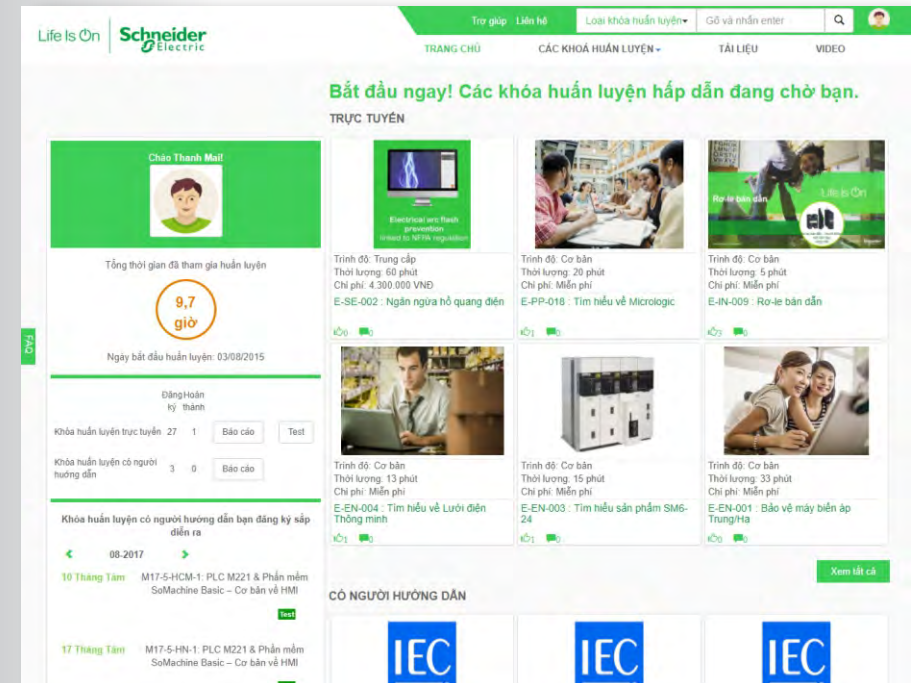

SCHNEIDER ELECTRIC VIET NAM TRAINING PORTAL

WEBSITE DEVELOPMENT AND MAINTENANCE SERVICE

http://www.sevn-training.com