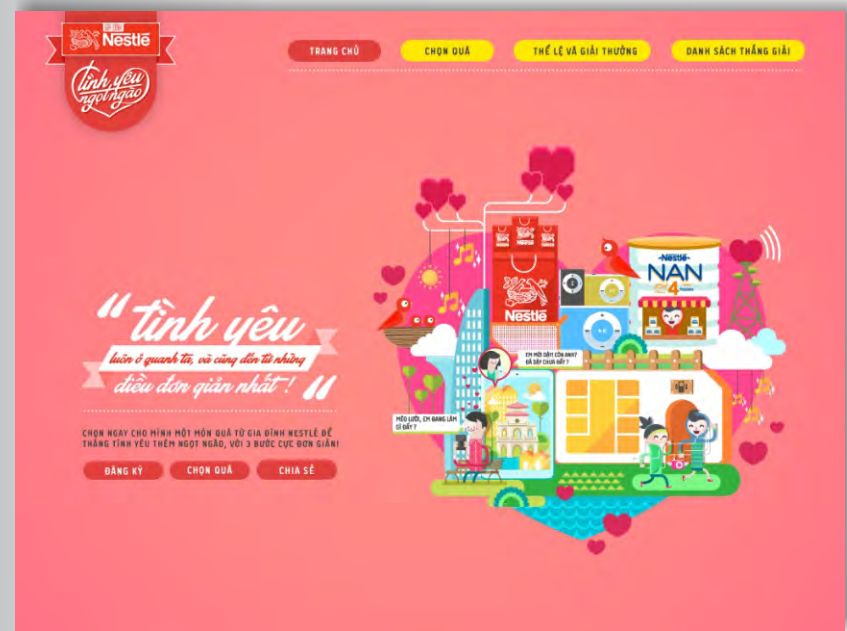

NESTLÉ HAPPY NEW YEAR

WEBSITE DEVELOPMENT AND FACEBOOK APP

SWEET LOVE

WEBSITE DEVELOPMENT AND FACEBOOK APP

MAGIC DRUM

WEBSITE DEVELOPMENT AND FACEBOOK APP

TOSHIBA
Leading Innovation >>>

0000 ĐIỂM