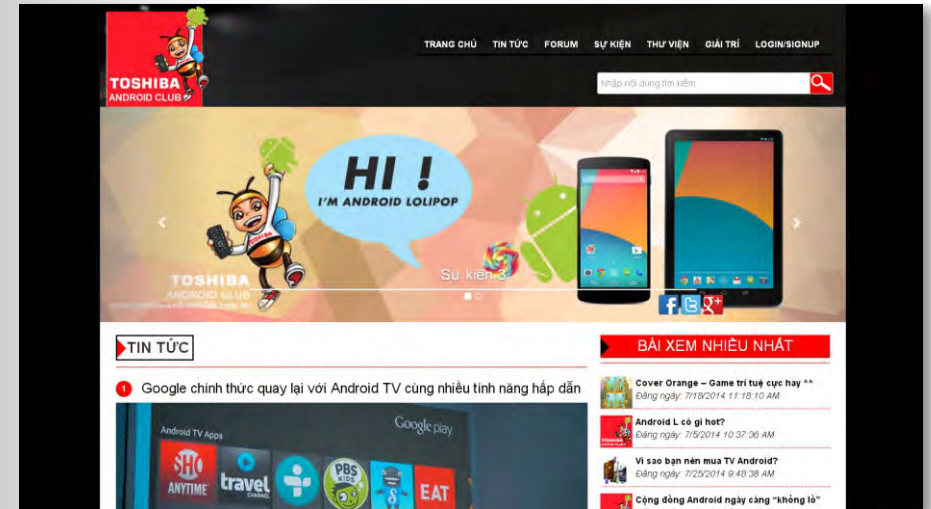

TOSHIBA ANDROID CLUB

WEBSITE DEVELOPMENT AND MAINTENANCE SERVICE

www.toshibaandroidclub.com.vn