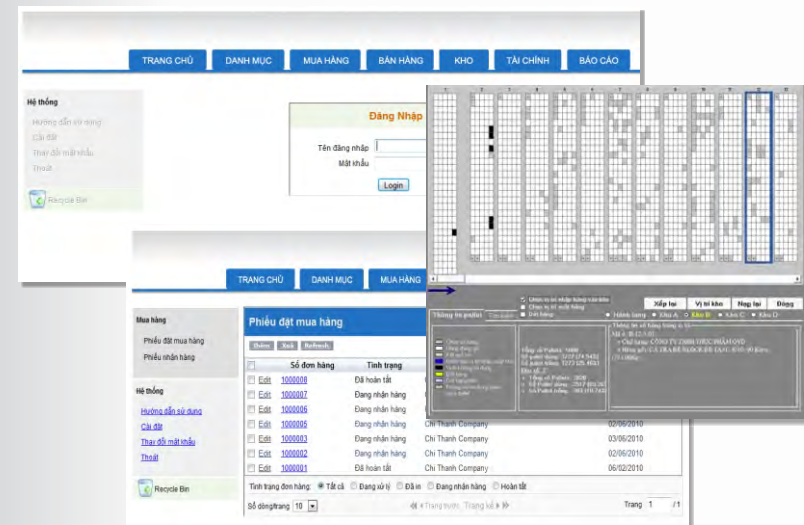

6. Report

- Inventory Report
- Total sales
- Sales by staff
- Sales by customer
- Sales by Product
- Monthly Inventory Report
- And reporting requirements from customers ...